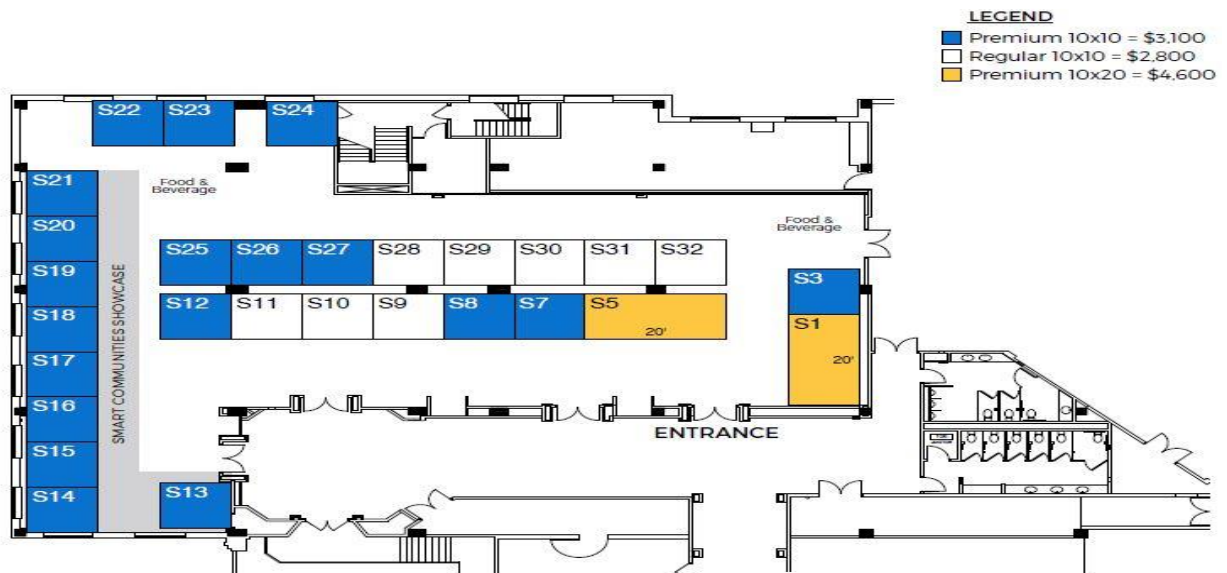

There is a limited number of booths available in the ITE Smart Communities Showcase, priced at the rate of \$3,100 per 100 square feet and available on a first-come, first-served basis.

**JOINT ITE INTERNATIONAL & MIDWESTERN /
GREAT LAKES DISTRICT ANNUAL MEETING & EXHIBIT**
AUGUST 20 - 23, 2018 (Exhibit Dates August 20 - 22)
HILTON MINNEAPOLIS - SYMPHONY BALLROOM - MINNEAPOLIS, MN