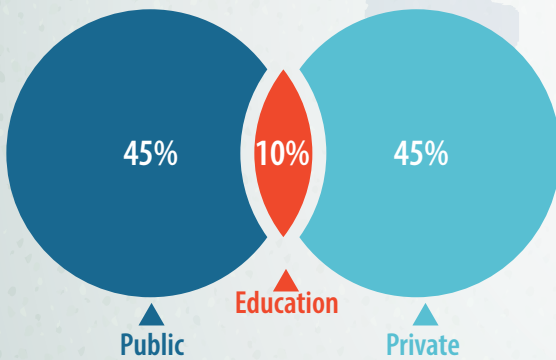

More than 18,000 Members

Grassroots Connections

Global Membership
ITE members span 78 countries

Balanced Membership

Leading Issue Exploration

- Vision Zero
- Complete Streets
- Connected and Automated Vehicles
- Transportation and Health
- Electrification
- Equity