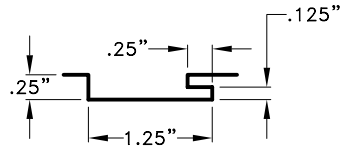

TOP OF ASSEMBLY

CC IN/CC OUT MOLEX SOCKET 1375 (03-09-1154) NOTE 1 NOTE 2

VIEW FOR THE ASSEMBLY AND EXTENSION

AC CONNECTOR MOLEX 3 PIN .093" PIN RECEPT. P/N 03-09-1081

AC CONNECTOR MOLEX 3 PIN .093" PIN PLUG P/N 03-09-2031