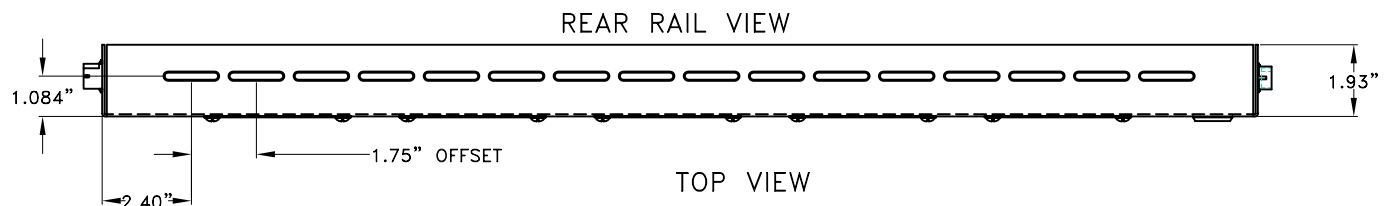

TOP OF ASSEMBLY

CC IN/CC OUT MOLEX SOCKET 1375 (03-09-1154) NOTE 1 NOTE 2

VIEW FOR THE ASSEMBLY AND EXTENSION

AC CONNECTOR MOLEX 3 PIN .093" PIN RECEPT. P/N 03-09-1081

AC CONNECTOR MOLEX 3 PIN .093" PIN PLUG P/N 03-09-2031

TITLE: RAW/CLEAN AC POWER ASSEMBLY AND EXTENSION	
Rev Date 09-03-03	6-5-15
MAY 8, 2003	