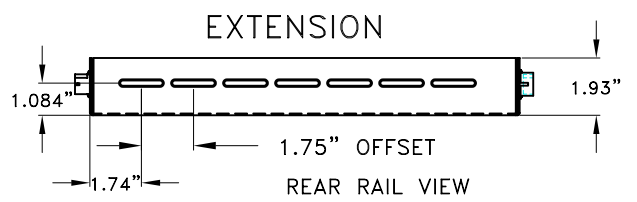

TOP OF ASSEMBLY

CC IN/CC OUT MOLEX SOCKET 1375 (03-09-1154) NOTE 1 NOTE 2

VIEW FOR THE ASSEMBLY AND EXTENSION

AC CONNECTOR MOLEX 3 PIN .093" PIN RECEPT. P/N 03-09-1081

AC CONNECTOR MOLEX 3 PIN .093" PIN PLUG P/N 03-09-2031