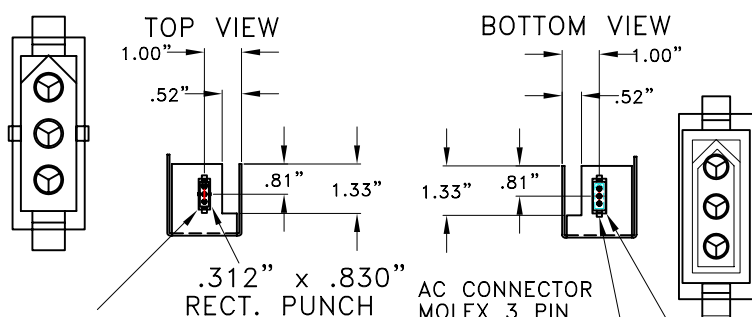

TOP OF ASSEMBLY

CC IN/CC OUT MOLEX SOCKET 1375 (03-09-1154) NOTE 1 NOTE 2

VIEW FOR THE ASSEMBLY AND EXTENSION

AC CONNECTOR MOLEX 3 PIN .093" PIN RECEPT. P/N 03-09-1081

AC CONNECTOR MOLEX 3 PIN .093" PIN PLUG P/N 03-09-2031

TITLE: RAW/CLEAN AC POWER ASSEMBLY AND EXTENSION	
Rev Date 09-03-03	6-5-15
MAY 8, 2003	