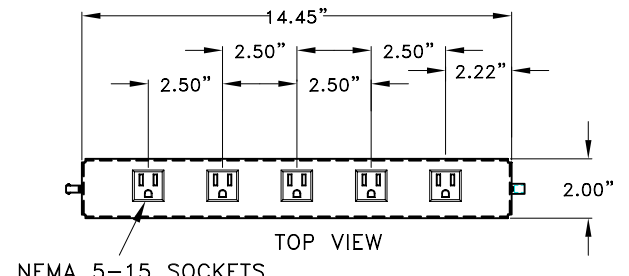

TOP OF ASSEMBLY

CC IN/CC OUT MOLEX SOCKET 1375 (03-09-1154) NOTE 1 NOTE 2

VIEW FOR THE ASSEMBLY AND EXTENSION

AC CONNECTOR MOLEX 3 PIN .093" PIN RECEPT. P/N 03-09-1081

AC CONNECTOR MOLEX 3 PIN .093" PIN PLUG P/N 03-09-2031

TITLE: RAW/CLEAN AC POWER ASSEMBLY AND EXTENSION	
Rev Date 09-03-03	6-5-15
MAY 8, 2003	