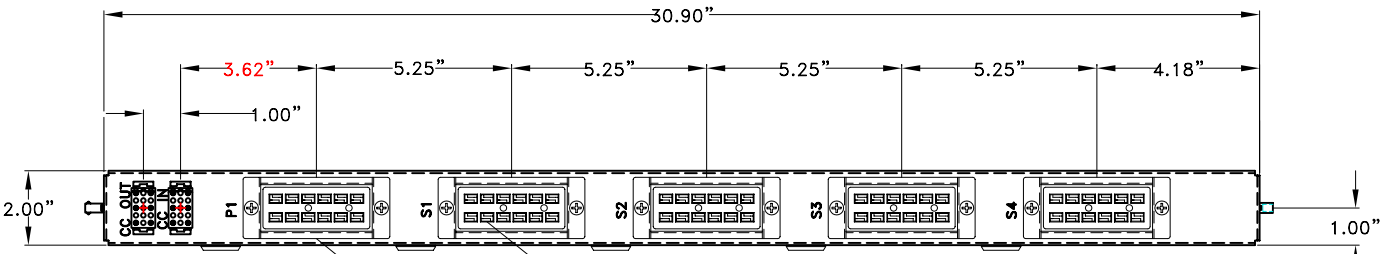

TOP OF ASSEMBLY

CC IN/CC OUT MOLEX SOCKET 1375 (03-09-1154) NOTE 1 NOTE 2

VIEW FOR THE ASSEMBLY AND EXTENSION

AC CONNECTOR MOLEX 3 PIN .093" PIN RECEPT. P/N 03-09-1081

AC CONNECTOR MOLEX 3 PIN .093" PIN PLUG P/N 03-09-2031

TITLE: RAW/CLEAN AC POWER ASSEMBLY AND EXTENSION	
Rev Date 09-03-03	6-5-15
MAY 8, 2003	