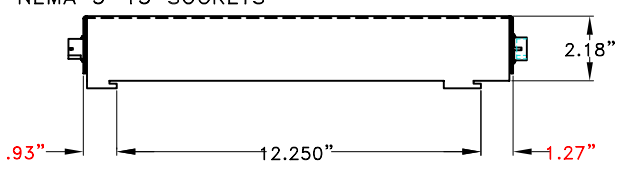

TOP OF ASSEMBLY

CC IN/CC OUT MOLEX SOCKET 1375 (03-09-1154) NOTE 1 NOTE 2

VIEW FOR THE ASSEMBLY AND EXTENSION

AC CONNECTOR MOLEX 3 PIN .093" PIN RECEPT. P/N 03-09-1081

AC CONNECTOR MOLEX 3 PIN .093" PIN PLUG P/N 03-09-2031