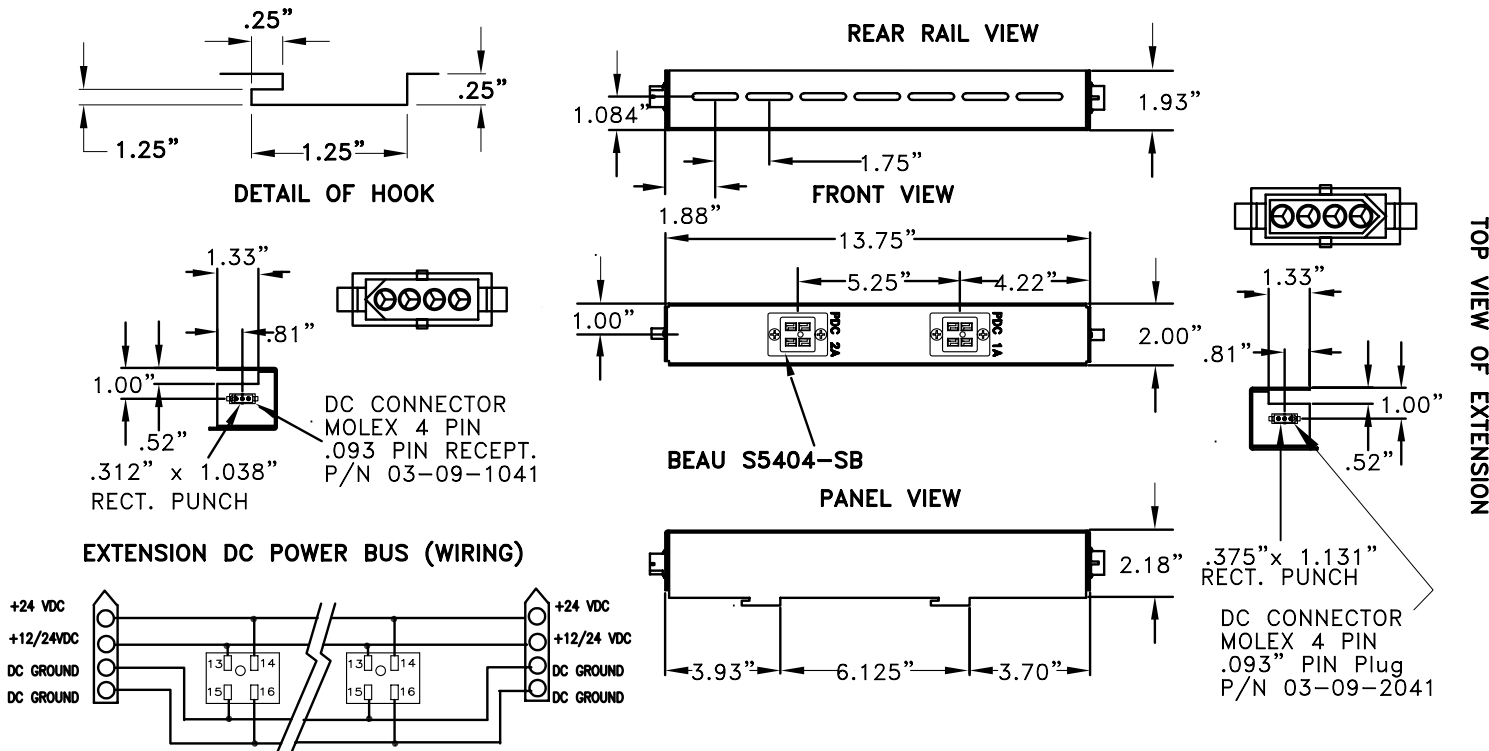

"L" DC POWER BUS

"L" DC POWER BUS EXTENSION

NOTES:

- +12/24 and +24VDC wire shall have a minimum gauge of 14
- PDC 1-6 and 1A-2A are BEAU S5404-SB or equal

TITLE: "L" DC POWER BUS ASSEMBLY & EXTENSION	
Rev Date 4-01-04	7-5-17L
MAY 1 2004	