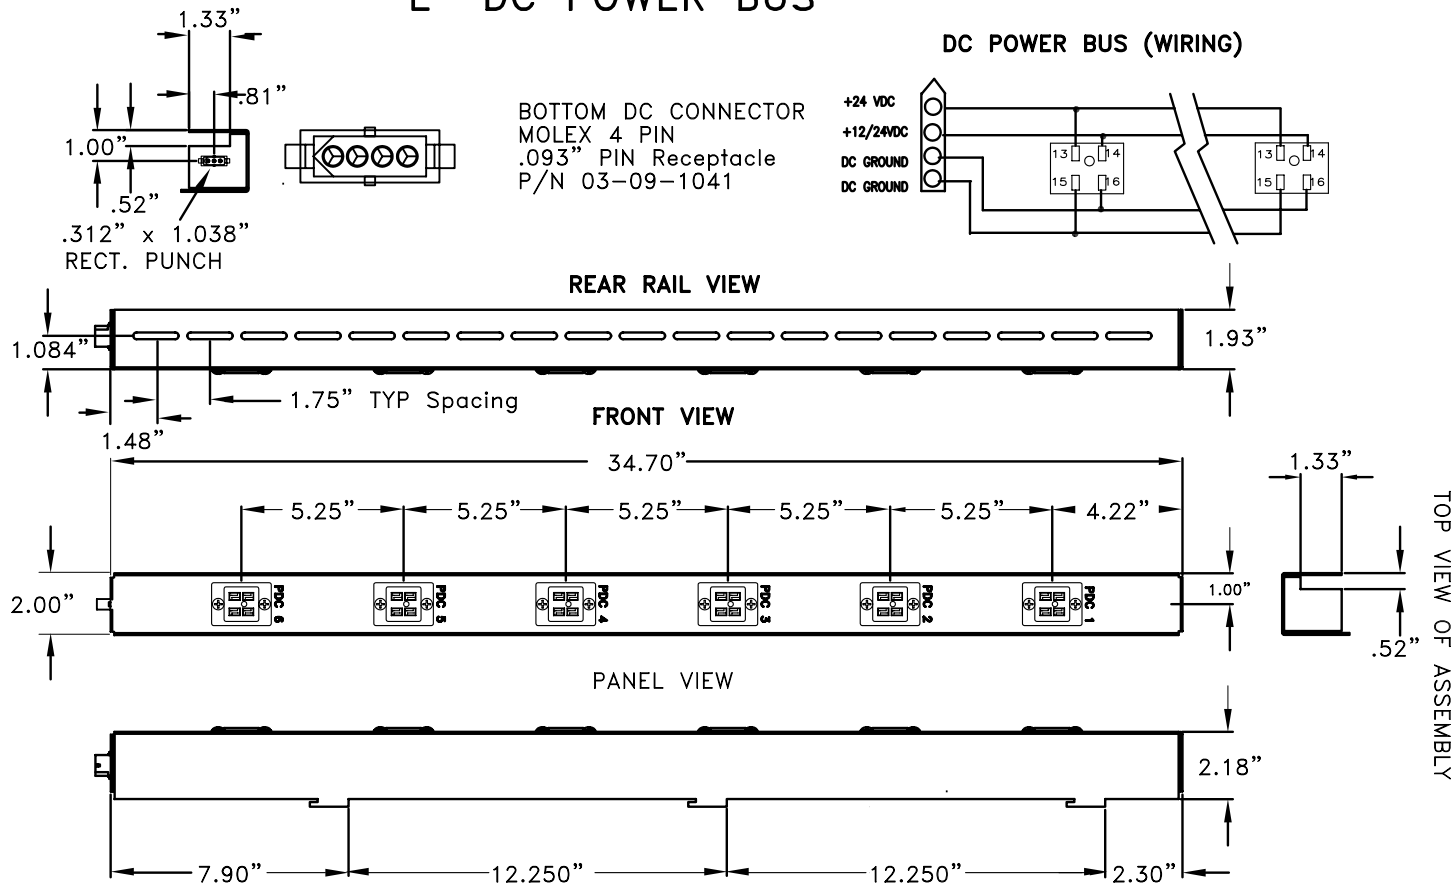

"L" DC POWER BUS

"L" DC POWER BUS EXTENSION

NOTES:

- +12/24 and +24VDC wire shall have a minimum gauge of 14
- PDC 1-6 and 1A-2A are BEAU S5404-SB or equal

TITLE: "L" DC POWER BUS ASSEMBLY & EXTENSION	
Rev Date 4-01-04	7-5-17L
MAY 1 2004	